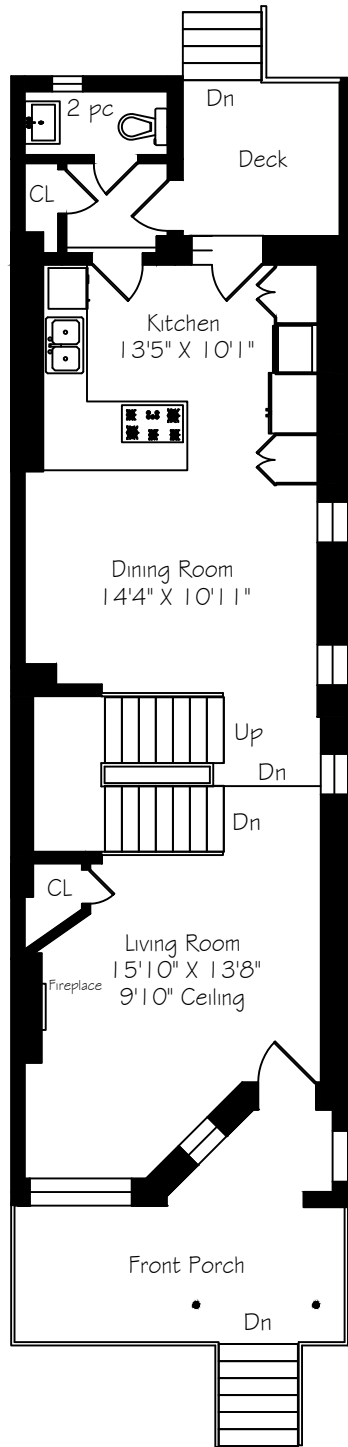

74 Concord Avenue

Measurements and Calculations are approximate
To be used as guidelines only
www.measuredup.ca

Lower Level
825 Square Feet

Main Floor
799 Square Feet

Second Floor
786 Square Feet

Third Floor
625 Square Feet