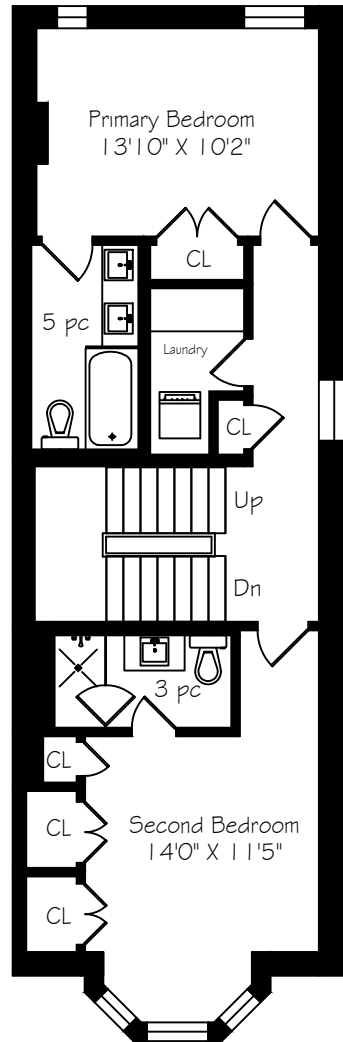

74 Concord Avenue

Measurements and Calculations are approximate
To be used as guidelines only
www.measuredup.ca

Lower Level
825 Square Feet

Main Floor
799 Square Feet

Second Floor
786 Square Feet

Third Floor
625 Square Feet