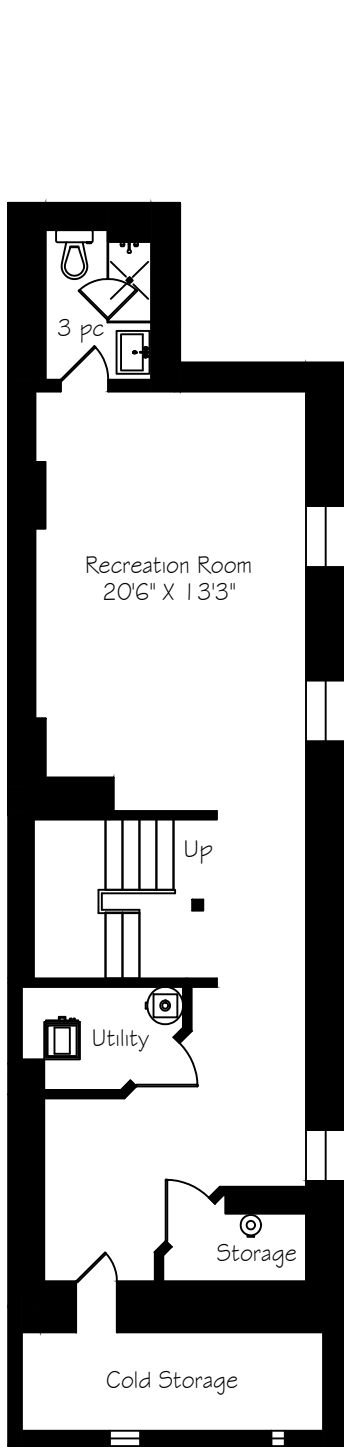

74 Concord Avenue

Measurements and Calculations are approximate
To be used as guidelines only
www.measuredup.ca

Lower Level
825 Square Feet

Main Floor
799 Square Feet

Second Floor
786 Square Feet

Third Floor
625 Square Feet