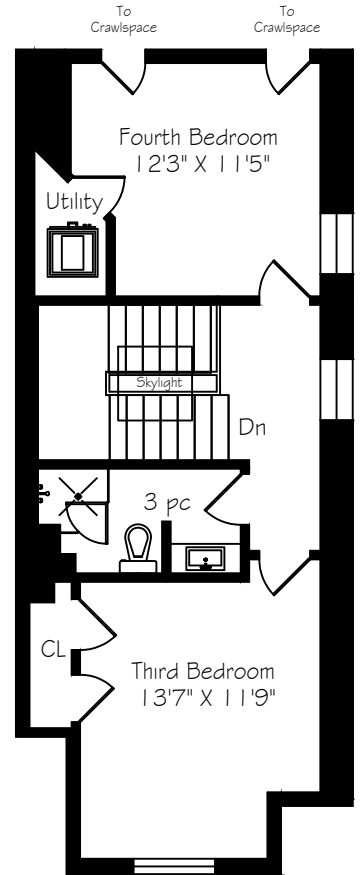

74 Concord Avenue

Measurements and Calculations are approximate
To be used as guidelines only
www.measuredup.ca

Lower Level
825 Square Feet

Main Floor
799 Square Feet

Second Floor
786 Square Feet

Third Floor
625 Square Feet